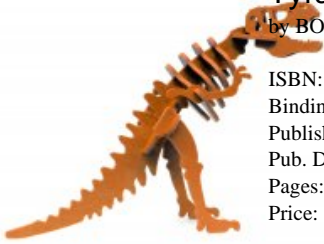

Tyrannosaurus Rex 3d Puzzle (large)

by BONEYARD PETS

ISBN: 813961021911
Binding: Unknown
Publisher:
Pub. Date:
Pages:
Price: $56.00

These 3D models are fun-to-assemble products for children. Made out of recyclable PVC and recycled HDPE, these prehistoric creatures can be enjoyed as toys after assembly rather than simply admired on a shelf. Made in New York, two sizes and many designs are available. Available in assorted colours: Black, Blue, Green, Grey, Orange, Purple, Red, White, and Yellow. Please specify which colour you would like when adding this item to your cart. Assembled: 16" L x 14" H