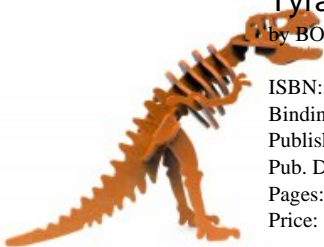

Tyrannosaurus Rex 3d Puzzle (small)

by BONEYARD PETS

ISBN: 813961024288
Binding: Unknown
Publisher:
Pub. Date:
Pages:
Price: $15.50

These 3D models are fun-to-assemble products for children. Made out of recyclable PVC and recycled HDPE, these prehistoric creatures can be enjoyed as toys after assembly rather than simply admired on a shelf. Made in New York, two sizes and many designs are available. Available in assorted colours: Black, Blue, Green, Grey, Orange, Purple, Red, White, and Yellow. Please specify which colour you would like when adding this item to your cart. Assembled: 6" H x 9.5" L